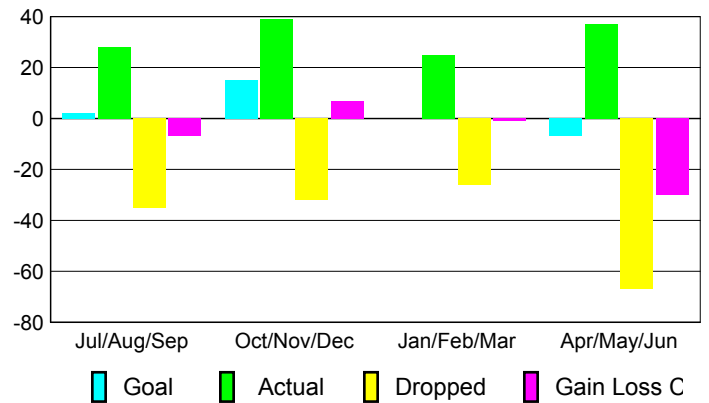

Membership Results 2009-2010

Goal, New, Dropped, Gain/Loss

Comparison of Membership Gain/Loss

Current Year Compared to the Previous Year