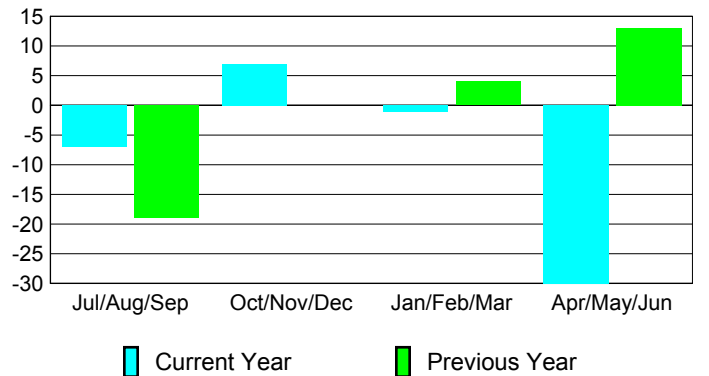

Membership Results
2009-2010

Membership
2008-2009

Month	Net Memb Goal	Actual New Memb	Actual Dropped Memb	Gain/Loss of Memb	Gain/Loss of Memb
Jul/Aug/Sep	2	28	-35	-7	-19
Oct/Nov/Dec	15	39	-32	7	0
Jan/Feb/Mar	0	25	-26	-1	4
Apr/May/June	-7	37	-67	-30	13
Totals	10	129	-160	-31	-2

Membership Results 2009-2010

Goal, New, Dropped, Gain/Loss

Comparison of Membership Gain/Loss

Current Year Compared to the Previous Year

Gender Comparison 2009-2010

Jul/Aug/Sep

Oct/Nov/Dec

Jan/Feb/Mar

Apr/May/June

Male

Female