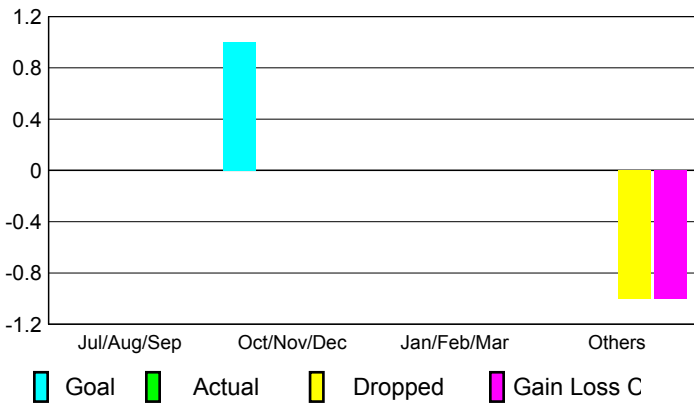

2009-2010 GMT Quarterly Report for District (or Undistricted) **District 201C1**

GMT: **Anthony 'Tony' J Benbow**

Location: **AUSTRALIA**

GMT CA: **7**

CLUBS

Club Results
2009-2010

Clubs
2008-2009

Month	New Club Goal	Actual New Clubs	Actual Dropped Clubs	Gain/Loss of Clubs	Gain/Loss of Clubs
Jul/Aug/Sep	0	0	0	0	0
Oct/Nov/Dec	1	0	0	0	0
Jan/Feb/Mar	0	0	0	0	0
Apr/May/June	0	0	-1	-1	0
Totals	1	0	-1	-1	0

Club Results 2009-2010

Goal, New, Dropped, Gain/Loss

Comparison of Club Gain/Loss

Current Year Compared to the Previous Year

YTD Status Quo Clubs 2009-2010

Status Quo Clubs Compared to Status Quo Members

MEMBERSHIP

Membership Results
2009-2010

Membership
2008-2009

Month	Net Memb Goal	Actual New Memb	Actual Dropped Memb	Gain/Loss of Memb	Gain/Loss of Memb
Jul/Aug/Sep	2	28	-35	-7	-19
Oct/Nov/Dec	15	39	-32	7	0
Jan/Feb/Mar	0	25	-26	-1	4
Apr/May/June	-7	37	-67	-30	13
Totals	10	129	-160	-31	-2